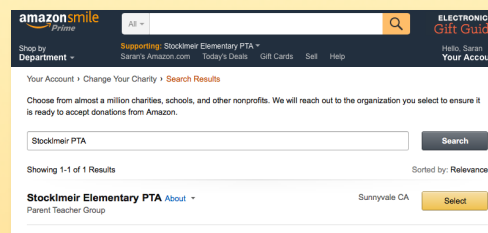

3 Shop products that are eligible for AmazonSmile

4 Pay using your regular Amazon account profile.

When you shop at AmazonSmile, Amazon will donate directly to East RidgePTA